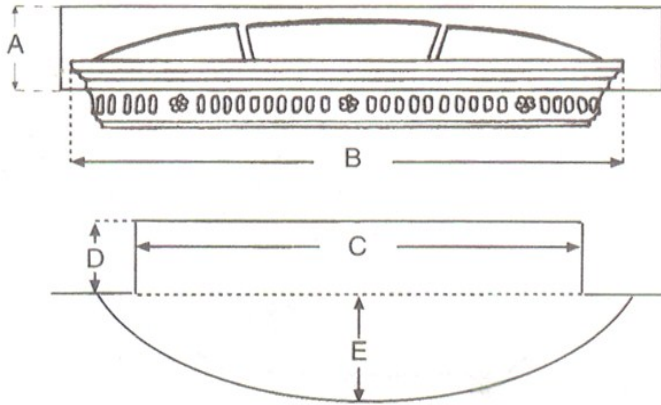

Bow Canopies

Decorative Finish On All Bow Canopies

Bases made from tough, rigid,
maintenance-free G.R.P incorporating
12mm Ply board (Extends 300mm into
walls)

MODEL	DIMENSIONS				
	A	B	C	D	E
1800	190mm	2310mm	2040mm	500mm	258mm
2400	190mm	2800mm	2600mm	380mm	390mm
2800	190mm	3000mm	2800mm	400mm	468mm