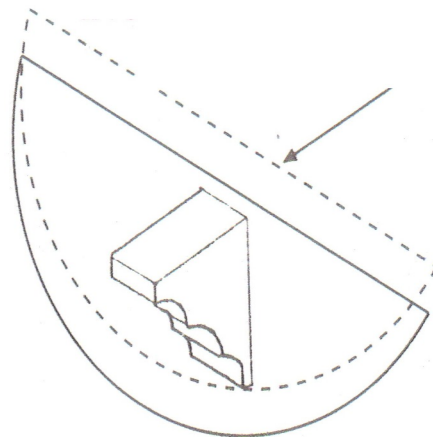

PLJ & SON
SPECIALISED MOULDINGS

Bow Canopies

An attractive one piece bow canopy,
Made from tough, Rigid and
maintenance free G.R.P inc a shallow
angled roof which allows water to run
away. Available in three colours -
White, Mahogany and Light Oak

Bow Canopies

Decorative Finish On All Bow Canopies

Bases made from tough, rigid,
maintenance-free G.R.P incorporating
12mm Ply board (Extends 300mm into
walls)

MODEL	DIMENSIONS				
	A	B	C	D	E
1800	190mm	2310mm	2040mm	500mm	258mm
2400	190mm	2800mm	2600mm	380mm	390mm
2800	190mm	3000mm	2800mm	400mm	468mm