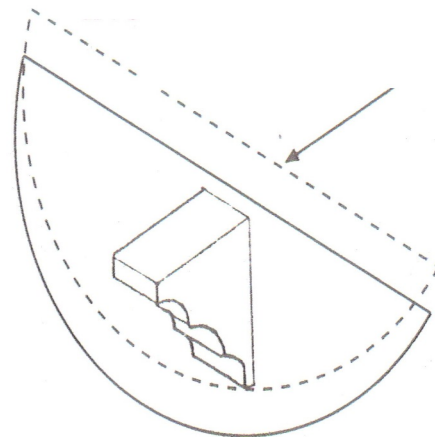

PLJ & SON
SPECIALISED MOULDINGS

Bow Canopies

An attractive one piece bow canopy,
Made from tough, Rigid and
maintenance free G.R.P inc a shallow
angled roof which allows water to run
away. Available in three colours -
White, Mahogany and Light Oak

Bow Canopies

Decorative Finish On All Bow Canopies

Bases made from tough, rigid,
maintenance-free G.R.P incorporating
12mm Ply board (Extends 300mm into
walls)

<u>MODEL</u>	<u>DIMENSIONS</u>				
	A	B	C	D	E
1800	190mm	2310mm	2040mm	500mm	258mm
2400	190mm	2800mm	2600mm	380mm	390mm
2800	190mm	3000mm	2800mm	400mm	468mm