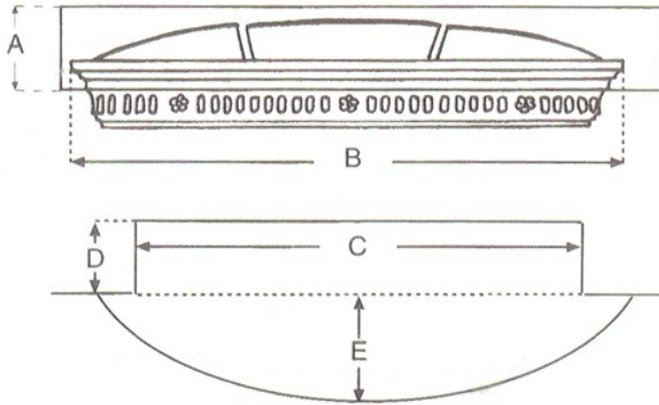

Bow Canopies

Decorative Finish On All Bow Canopies

Bases made from tough, rigid,
maintenance-free G.R.P incorporating
12mm Ply board (Extends 300mm into
walls)

<u>MODEL</u>	<u>DIMENSIONS</u>				
	A	B	C	D	E
1800	190mm	2310mm	2040mm	500mm	258mm
2400	190mm	2800mm	2600mm	380mm	390mm
2800	190mm	3000mm	2800mm	400mm	468mm